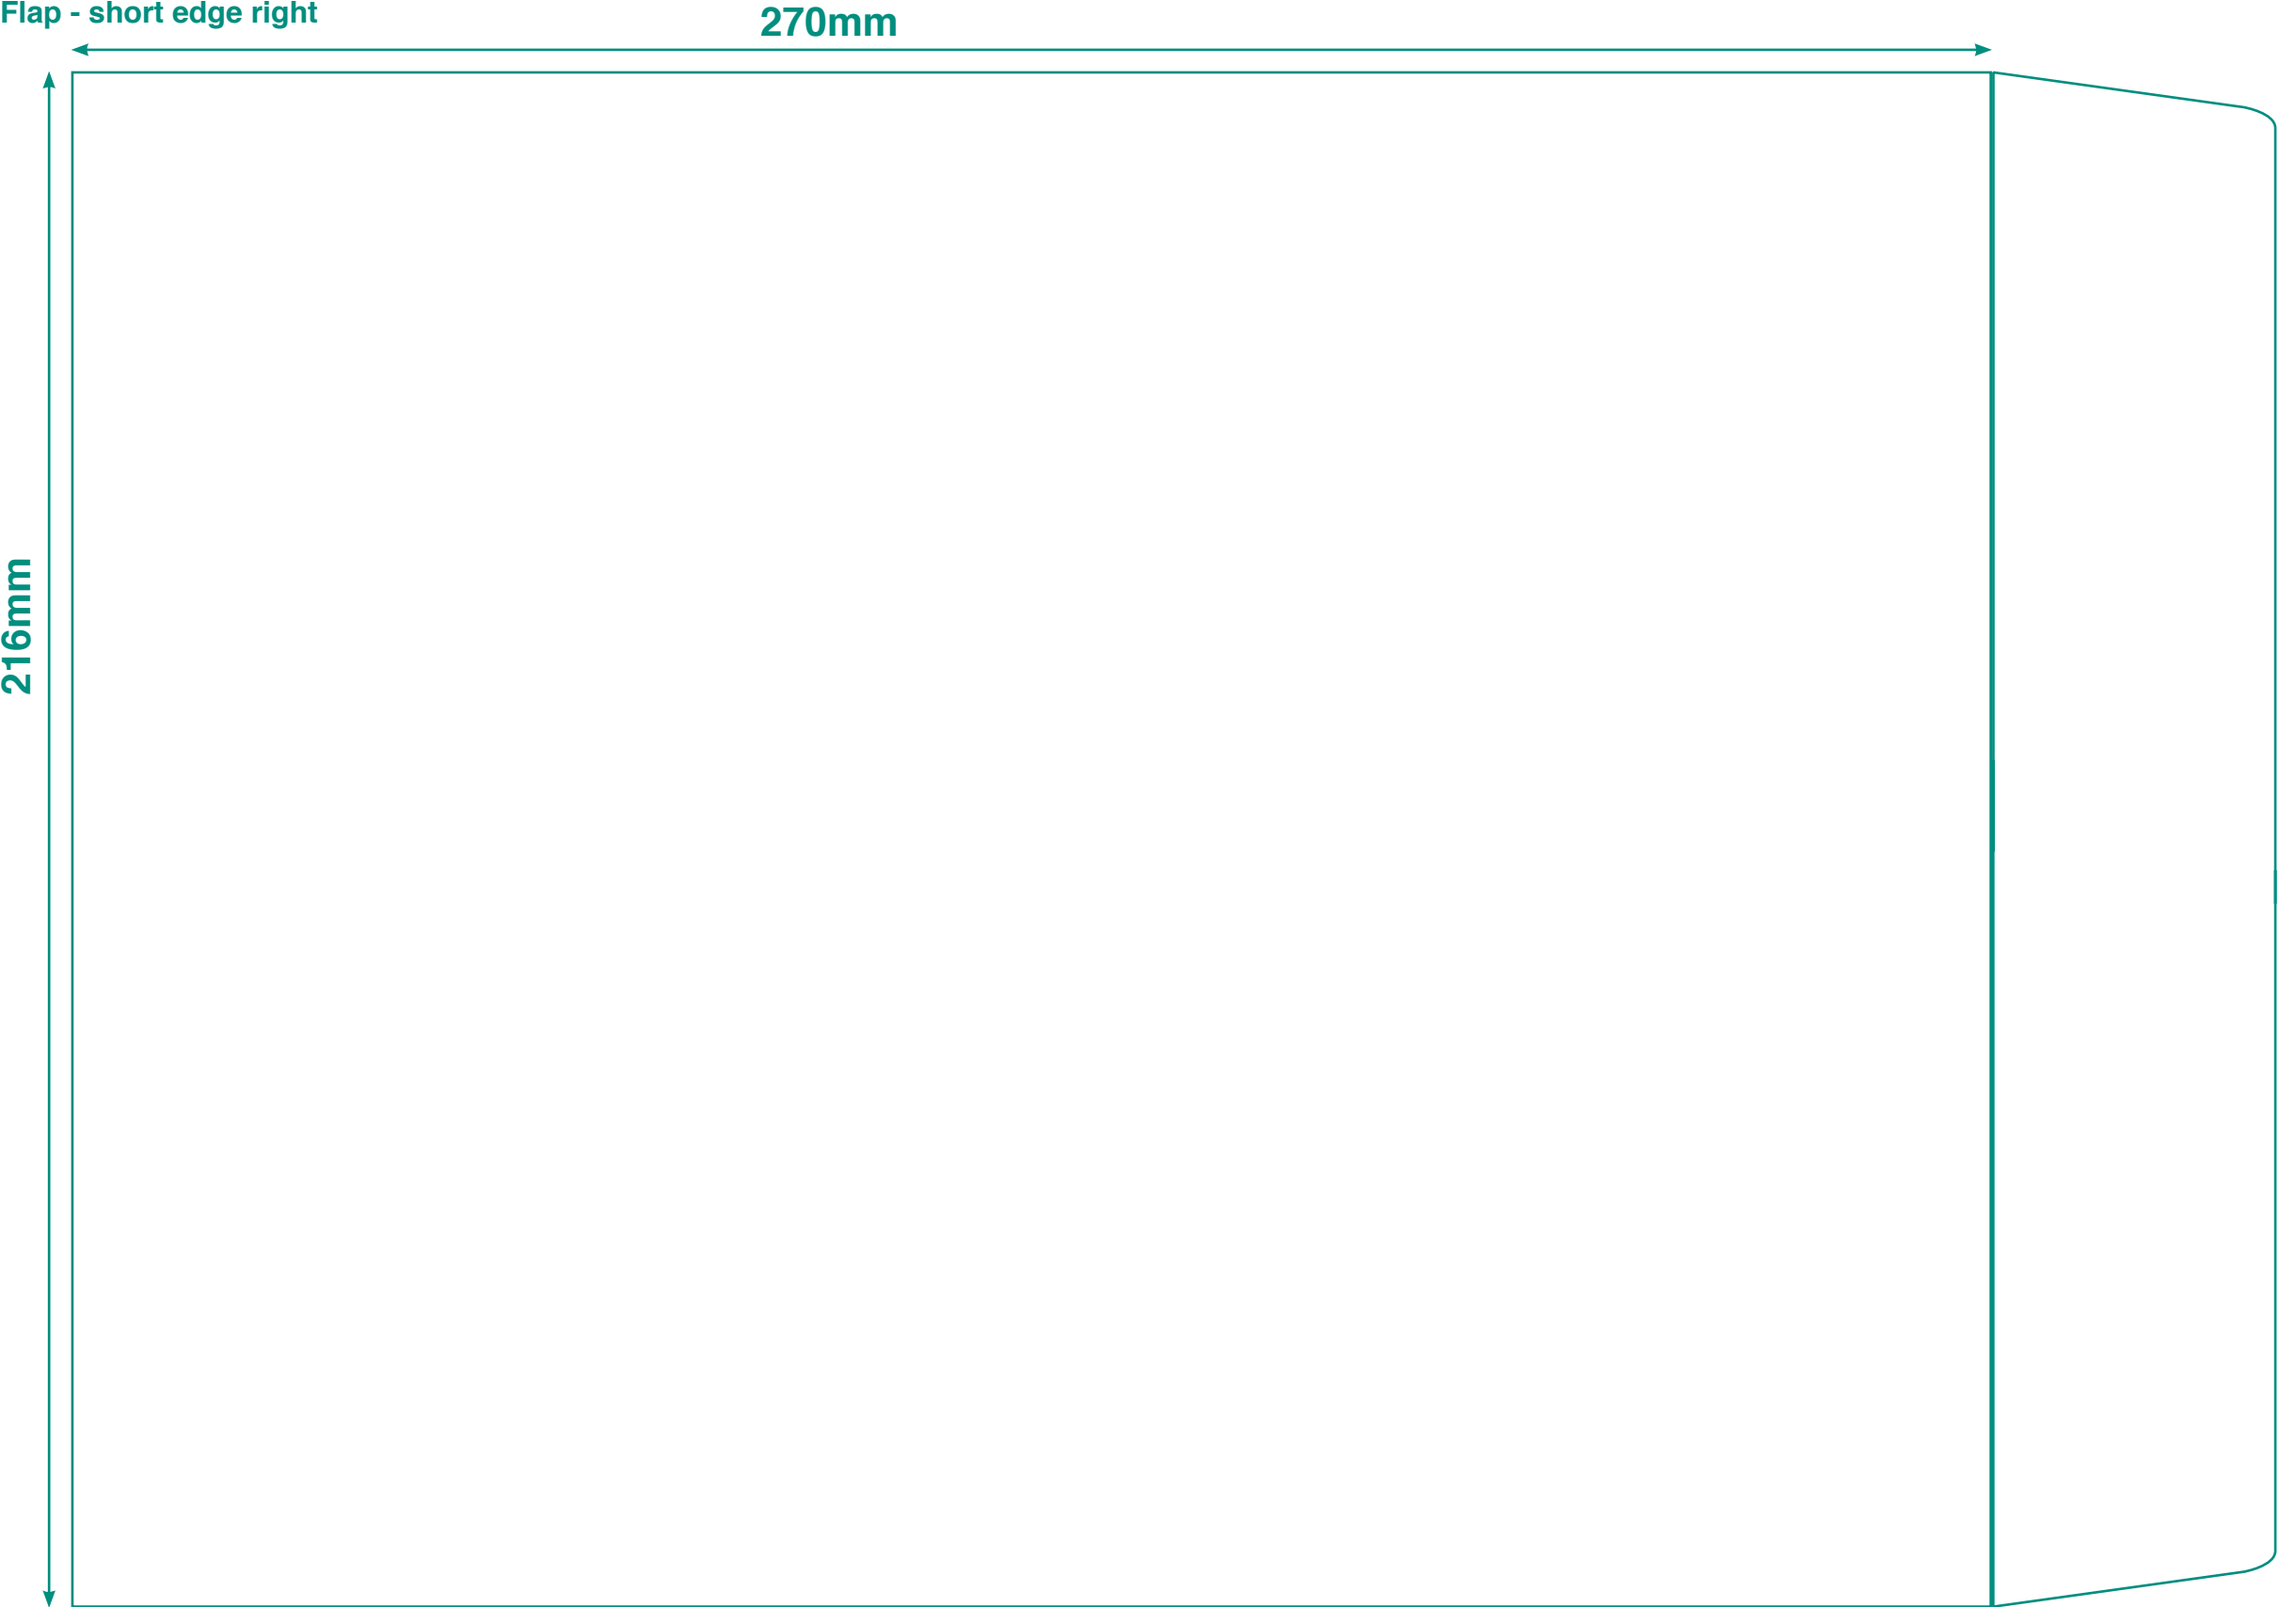

Flap - short edge right

270mm

216mm

FACE

270x216mm WHITE NON WINDOW SELF SEAL POCKET