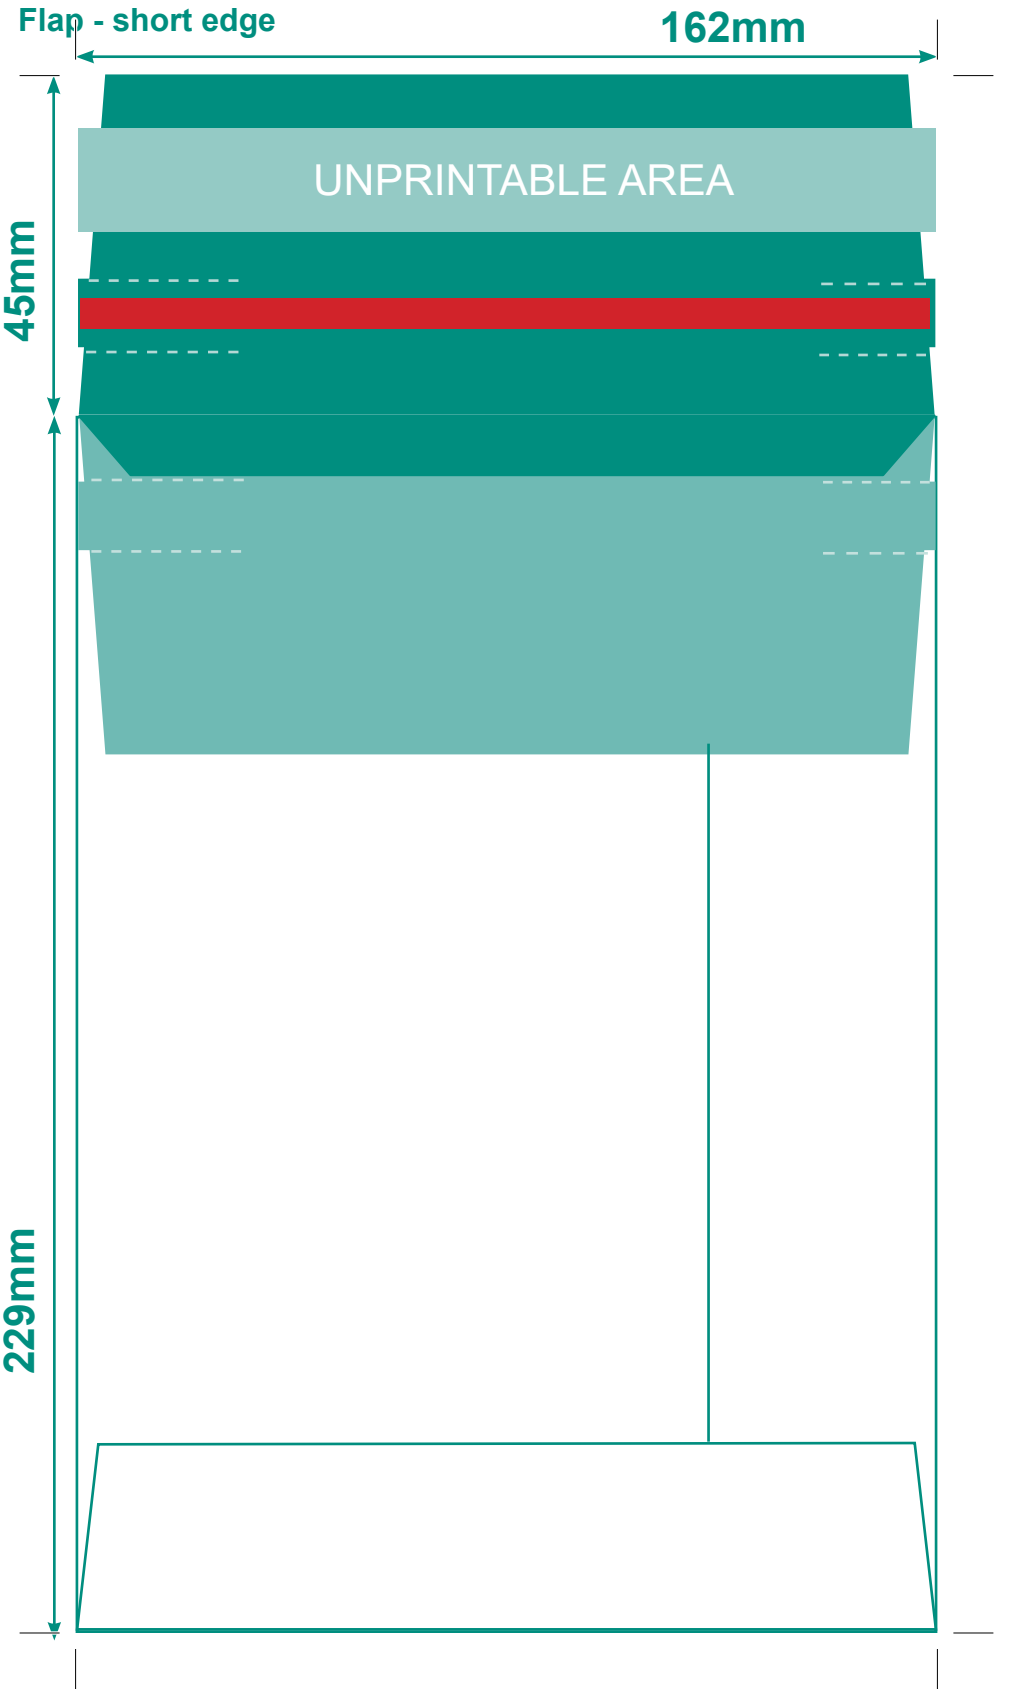

FACE

162x114 BOARD BACK WHITE NON WINDOW PEEL & SEAL

REVERSE

162x114 BOARD BACK WHITE NON WINDOW PEEL & SEAL