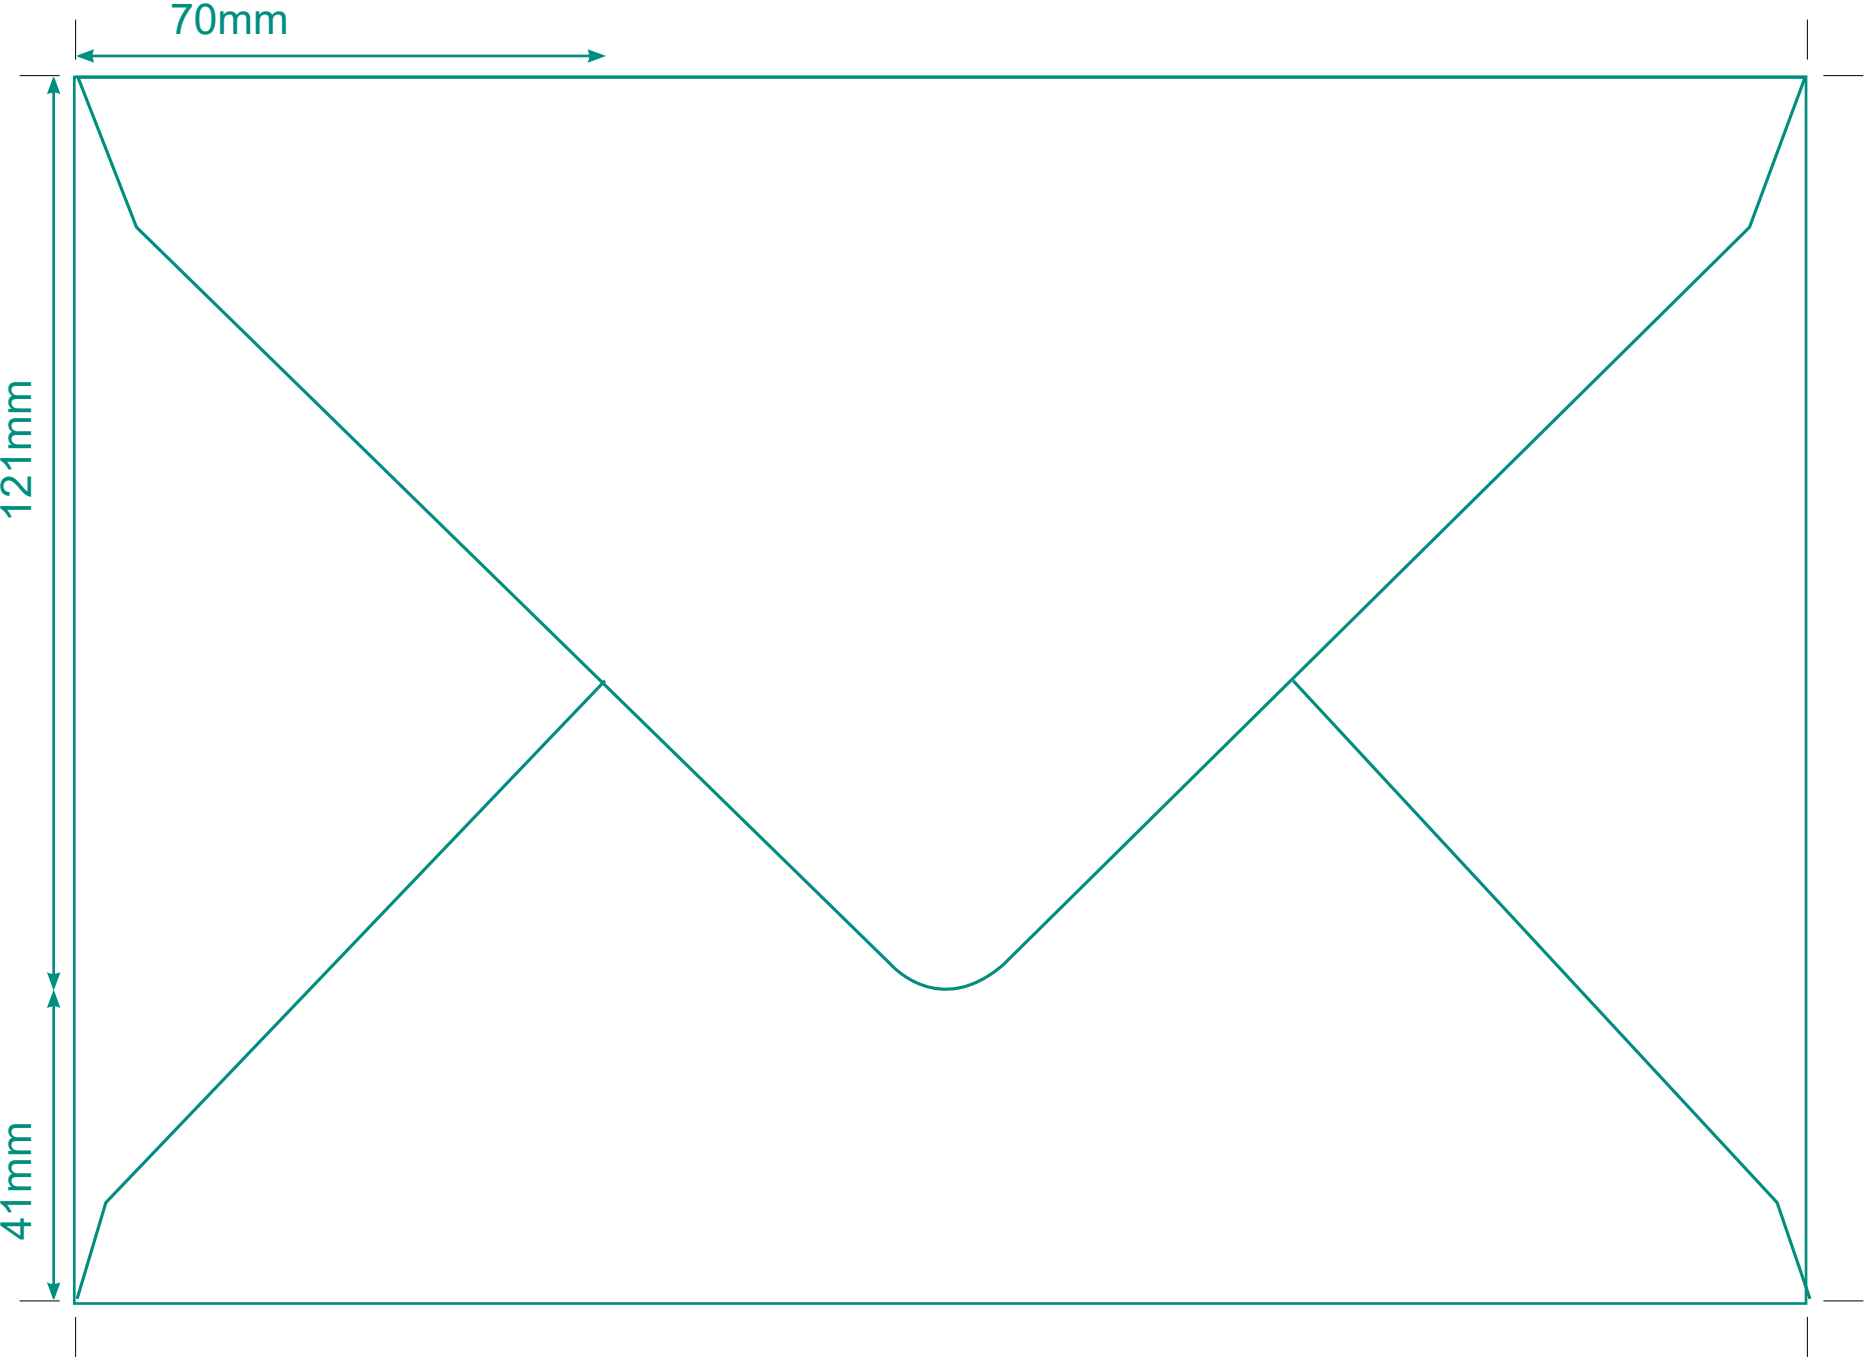

Flap

229mm

162mm

FACE

C5 229X162mm BROWN FLECK NON WINDOW GUMMED WALLET

REVERSE

C5 229X162mm BROWN FLECK NON WINDOW GUMMED WALLET